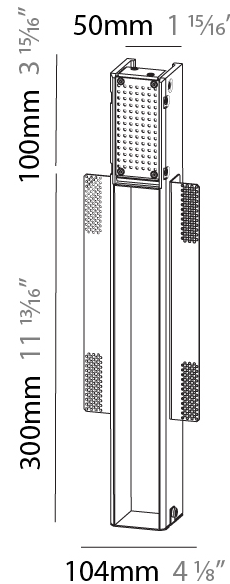

PHYSICAL

Shape: Rectangle
Width (mm): 50
Width (in): 1 15/16
Height (mm): 300
Depth (mm): 50
Height (in): 11 13/16
Depth (in): 1 15/16
Ceiling Thickness (mm): 10 / 12.5 / 15 / 25 / 30
Ceiling Thickness (in): 3/8 or 1/2 or 9/16 or 1 or 1 3/16
Min. Recessing Depth (mm): 90
Min. Recessing Depth (in): 3 9/16
Weight (kg): 1.2
Weight (lbs): 2.65
Fixture Finish: SSR / BKV / CWI / CRY / HAB / UFT / ITA / RUA / FTG / MYG / LOD / PUS / FRO / FUP / KIA / POP / BLS / SPG / MEY / GOH / CHC / COM / ABZ / JAG / OBR / MOS / ROR
Fixture Material: Aluminum
Cut-out Measurements: 402mm / 15 13/16" x 52mm / 2 1/16"
Upon Request: Unique Sizes Unique Ceiling Thickness

ELECTRICAL

Lamp Type: LED (Zhaga Standard)
Input Wattage (W): 1..1
Total Output Wattage (W): 1.0
Dimming: Non-Dimmable
Driver Included: Yes
Driver Location: Integrated
Driver Type: Constant Current - 120 / 277Vac
Driver Class: Class 2
Input Voltage (V): 120 - 277
Constant Current (MA): 350
Upon Request: Phase and 0-10V Dimming (Remote only)

LED

Number of LEDs: 1
Color Temperature (°K): 2700 / 3000 / 4000
Max. Delivered Lumen (lm): 57.4 / 60.2 / 64.8
CRI: >90 CRI
Lamp Life (hrs): 50000
Upon Request: RGB-W Special Color Temperature

OPTICAL

RATINGS AND CERTIFICATIONS

Certified By: Certified for North American Standards
IP rating: IP20