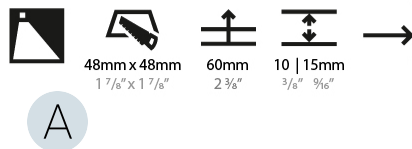

GENERAL

Series: Delight
Subseries: Delight Gooo!
Partner: Prolicht
Division: Architectural
Installation: Recessed
Product Type: Step Light
Mounting Location: Wall
Light Distribution: Asymmetric

PHYSICAL

Shape: Square
Length (mm): 55
Length (in): 2 ³/₁₆
Height (mm): 55
Depth (mm): 50
Height (in): 2 ³/₁₆
Depth (in): 1 ¹⁵/₁₆
Ceiling Thickness (mm): 10-15
Ceiling Thickness (in): 3/8 - 9/16
Min. Recessing Depth (mm): 15
Min. Recessing Depth (in): 9/16
Weight (kg): 0.11
Weight (lbs): 0.25
Fixture Finish: SSR / BKV / CWI / CRY / HAB / UFT / ITA / RUA / FTG / MYG / LOD / PUS / FRO / FUP / KIA / POP / BLS / SPG / MEY / GOH / CHC / COM / ABZ / JAG / OBR / MOS / ROR
Fixture Material: Aluminum

ELECTRICAL

Lamp Type: LED (Zhaga Standard)
Input Wattage (W): 2.2
Total Output Wattage (W): 2
Dimming: Tri-Mode (Non-Dimming and Phase Dimming (120Vac only) and 0-10V Dimming)
Driver Included: No
Driver Location: Remote
Driver Type: Constant Current - Universal
Input Voltage (V): 120 - 277
Constant Current (MA): 700

LED

Number of LEDs: 1
Color Temperature (°K): 2700 / 3000 / 4000
Max. Delivered Lumen (lm): 50
Nominal Lumen (lm): 170
CRI: >90 CRI
Lamp Life (hrs): 50000

OPTICAL

RATINGS AND CERTIFICATIONS

Certified By: Certified for North American Standards
IP rating: IP20