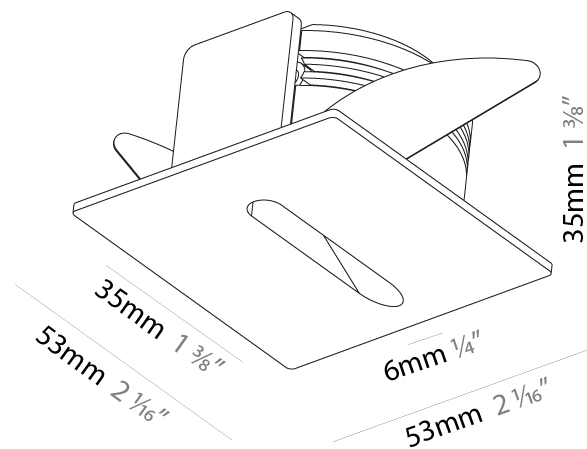

1. To build a product code in our configurator select the specify button on the base model # product page
2. To build a manual product code on this datasheet choose from the options listed below in blue font and add the suffix to the base model #

GENERAL

Series: Delight
Subseries: Delight Lollipop Square
Partner: Prolicht
Division: Architectural
Installation: Recessed
Product Type: Step Light
Mounting Location: Wall
Light Distribution: Asymmetric

PHYSICAL

Shape: Square
Length (mm): 53
Length (in): 2 1/16
Height (mm): 53
Depth (mm): 35
Height (in): 2 1/16
Depth (in): 1 3/8
Min. Recessing Depth (mm): 40
Min. Recessing Depth (in): 1 9/16
Weight (kg): 0.11
Weight (lbs): 0.25
Fixture Finish: SSR / BKV / CWI / CRY / HAB / UFT / ITA / RUA / FTG / MYG / LOD / PUS / FRO / FUP / KIA / POP / BLS / SPG / MEY / GOH / CHC / COM / ABZ / JAG / OBR / MOS / ROR
Fixture Material: Aluminum

ELECTRICAL

Lamp Type: LED (Zhaga Standard)
Input Wattage (W): 2.2
Total Output Wattage (W): 2
Dimming: 0-10V Dimming / Phase Dimming (120Vac Only)
Driver Included: No
Driver Location: Remote
Driver Type: Constant Current - 120 / 277Vac
Input Voltage (V): 120 - 277
Constant Current (MA): 700

LED

Number of LEDs: 1
Color Temperature (°K): 2700 / 3000 / 4000
Max. Delivered Lumen (lm): 80 / 80 / 90
Nominal Lumen (lm): 144
CRI: >90 CRI
Lamp Life (hrs): 50000

OPTICAL

RATINGS AND CERTIFICATIONS

Certified By: Certified for North American Standards
IP rating: IP20