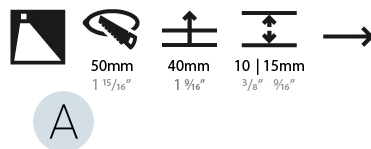

1. To build a product code in our configurator select the specify button on the base model # product page
2. To build a manual product code on this datasheet choose from the options listed below in blue font and add the suffix to the base model #

GENERAL

Series: Delight
Subseries: Delight Lollipop Square
Partner: Prolicht
Division: Architectural
Installation: Recessed
Product Type: Step Light
Mounting Location: Wall
Light Distribution: Asymmetric

PHYSICAL

Shape: Square
Length (mm): 53
Length (in): 2 1/16
Height (mm): 53
Depth (mm): 35
Height (in): 2 1/16
Depth (in): 1 3/8
Min. Recessing Depth (mm): 40
Min. Recessing Depth (in): 1 9/16
Weight (kg): 0.11
Weight (lbs): 0.25
Fixture Finish: SSR / BKV / CWI / CRY / HAB / UFT / ITA / RUA / FTG / MYG / LOD / PUS / FRO / FUP / KIA / POP / BLS / SPG / MEY / GOH / CHC / COM / ABZ / JAG / OBR / MOS / ROR
Fixture Material: Aluminum

ELECTRICAL

Lamp Type: LED (Zhaga Standard)
Input Wattage (W): 2.2
Total Output Wattage (W): 2
Dimming: 0-10V Dimming / Phase Dimming (120Vac Only)
Driver Included: No
Driver Location: Remote
Driver Type: Constant Current - 120 / 277Vac
Input Voltage (V): 120 - 277
Constant Current (MA): 700

LED

Number of LEDs: 1
Color Temperature (°K): 2700 / 3000 / 4000
Max. Delivered Lumen (lm): 80 / 80 / 90
Nominal Lumen (lm): 144
CRI: >90 CRI
Lamp Life (hrs): 50000

OPTICAL

RATINGS AND CERTIFICATIONS

Certified By: Certified for North American Standards
IP rating: IP20