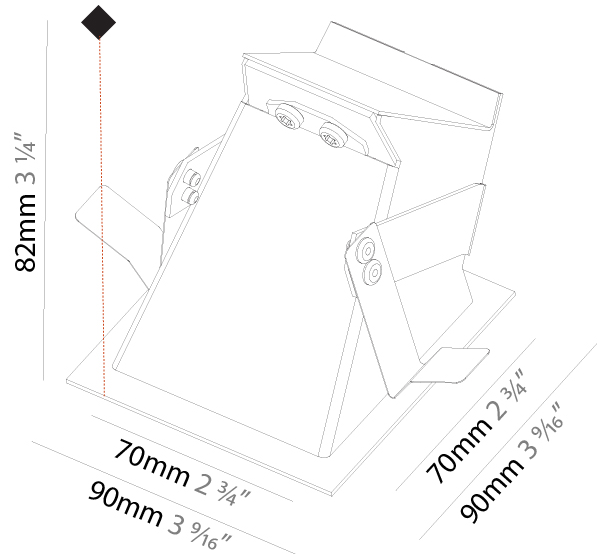

1. To build a product code in our configurator select the specify button on the base model # product page
2. To build a manual product code on this datasheet choose from the options listed below in blue font and add the suffix to the base model #

GENERAL

Series: Delight
Subseries: Delight Gooo! Floorwash
Partner: Prolicht
Division: Architectural
Installation: Recessed
Product Type: Step Light
Mounting Location: Wall
Light Distribution: Asymmetric

PHYSICAL

Shape: Square
Length (mm): 90
Length (in): 3 9/16
Width (mm): 90
Width (in): 3 9/16
Height (mm): 82
Height (in): 3 1/4
Min. Recessing Depth (mm): 90
Min. Recessing Depth (in): 3 9/16
Weight (kg): 0.3
Weight (lbs): 0.66
Fixture Finish: SSR / BKV / CWI / CRY / HAB / UFT / ITA / RUA / FTG / MYG / LOD / PUS / FRO / FUP / KIA / POP / BLS / SPG / MEY / GOH / CHC / COM / ABZ / JAG / OBR / MOS / ROR
Fixture Material: Metal

ELECTRICAL

Lamp Type: LED (Zhaga Standard)
Input Wattage (W): 2.1
Total Output Wattage (W): 1.9
Dimming: Non-Dimming / Phase Dimming (120Vac only) / 0-10V Dimming
Driver Included: No
Driver Location: Remote
Driver Type: Constant Current - Universal
Input Voltage (V): 120 - 277
Constant Current (MA): 350

LED

Number of LEDs: 1
Color Temperature (°K): 2700 / 3000 / 4000
Max. Delivered Lumen (lm): 121 / 128 / 146
CRI: >90 CRI
Lamp Life (hrs): 50000

OPTICAL

RATINGS AND CERTIFICATIONS

Certified By: Certified for North American Standards
IP rating: IP20