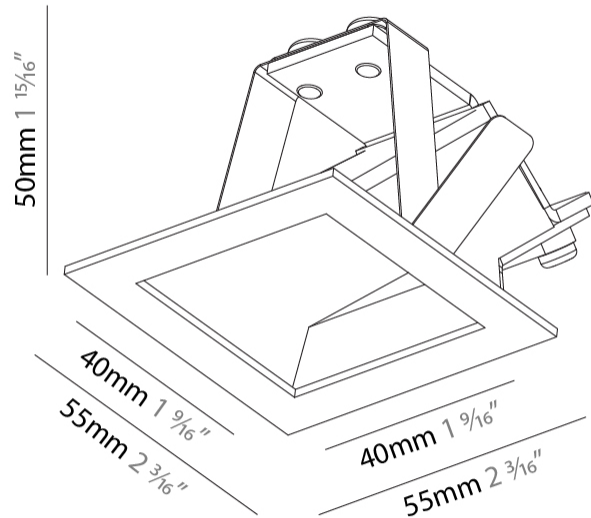

GENERAL

Series: Delight
Subseries: Delight Gooo!
Partner: Prolicht
Division: Architectural
Installation: Recessed
Product Type: Step Light
Mounting Location: Wall
Light Distribution: Asymmetric

PHYSICAL

Shape: Square
Length (mm): 55
Length (in): 2 ³/₁₆
Height (mm): 55
Depth (mm): 50
Height (in): 2 ³/₁₆
Depth (in): 1 ¹⁵/₁₆
Ceiling Thickness (mm): 10-15
Ceiling Thickness (in): 3/8 - 9/16
Min. Recessing Depth (mm): 15
Min. Recessing Depth (in): 9/16
Weight (kg): 0.11
Weight (lbs): 0.25
Fixture Finish: SSR / BKV / CWI / CRY / HAB / UFT / ITA / RUA / FTG / MYG / LOD / PUS / FRO / FUP / KIA / POP / BLS / SPG / MEY / GOH / CHC / COM / ABZ / JAG / OBR / MOS / ROR
Fixture Material: Aluminum

ELECTRICAL

Lamp Type: LED (Zhaga Standard)
Input Wattage (W): 2.2
Total Output Wattage (W): 2
Dimming: Tri-Mode (Non-Dimming and Phase Dimming (120Vac only) and 0-10V Dimming)
Driver Included: No
Driver Location: Remote
Driver Type: Constant Current - Universal
Input Voltage (V): 120 - 277
Constant Current (MA): 700

LED

Number of LEDs: 1
Color Temperature (°K): 2700 / 3000 / 4000
Max. Delivered Lumen (lm): 50
Nominal Lumen (lm): 170
CRI: >90 CRI
Lamp Life (hrs): 50000

OPTICAL

RATINGS AND CERTIFICATIONS

Certified By: Certified for North American Standards
IP rating: IP20